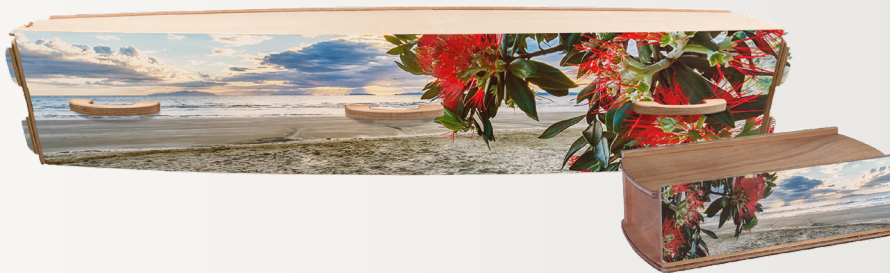

Flowering Pohutukawa Casket and Urn

NZ Pohutukawa in full bloom. These Departure Lounge Caskets and urns are made of environmentally sustainable materials. The caskets come with 100% biodegradable natural fibre and wool drapery. They have six unique wooden handles. The matching urn is sold separately.

Casket: $2,330

Urn: $299