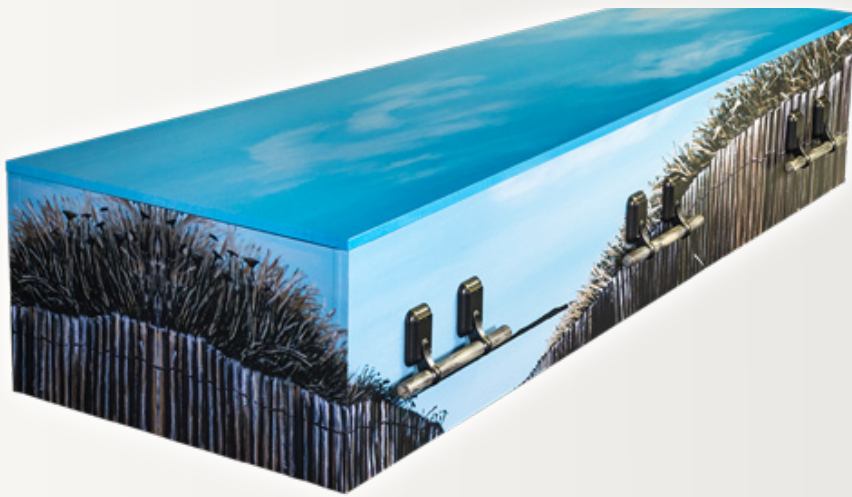

Pukehina Chaise Casket

Handcrafted in New Zealand the Pukehina is made from sustainably grown New Zealand pine and finished with an artistic beach scene vinyl exterior. With a natural fibre padded interior, a linen mattress, pillow and duvet.

$2,705