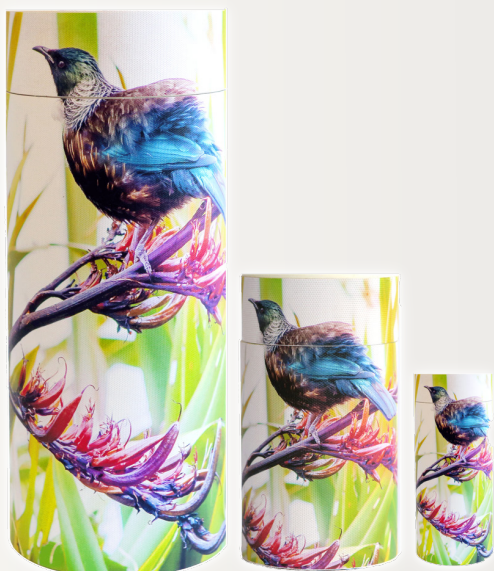

Limited Edition Scatter Tube/ Portion Urn

These are inspired by our beautiful country and are made here in New Zealand. Made from 100% recyclable cardboard and a UV coated felt paper wrap to inhibit fading.

Large: $195

Small: $125

Keepsake: $85